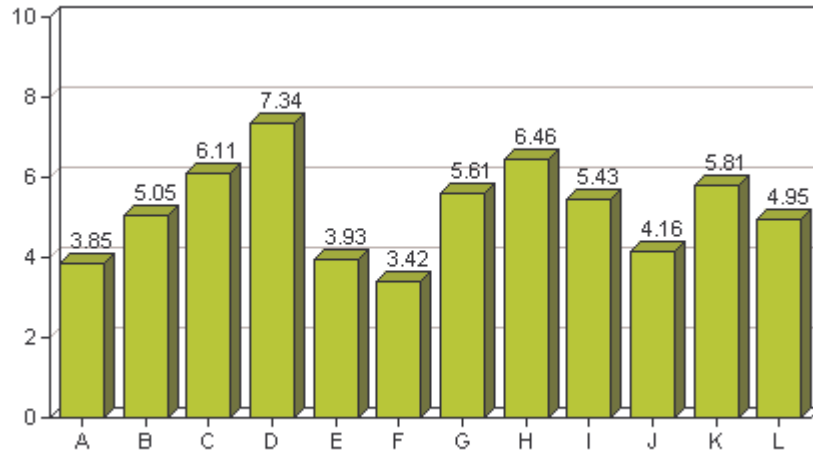

Enterprise Skills - Group Report

The following report shows an average score in each of the knowledge areas for the pupils selected.

For this report:

Number of pupils: **5**
 Number of Y10 pupils: **1**
 Number of Y11 pupils: **1**
 High Average Score: **5.45**
 Low Average Score: **4.98**

Chart Director (unregistered) from www.advsofteng.com

Ref.	Subject Area	Score
A	Planning	3.85
B	Teamwork	5.05
C	Communication	6.11
D	Organisation	7.34
E	Meeting Deadlines	3.93
F	Creativity	3.42
G	Leadership	5.61
H	Reliability	6.46
I	Presentation	5.43
J	Problem solving	4.16
K	Problem Management	5.81
L	Self Belief	4.95
Group Average:		5.18